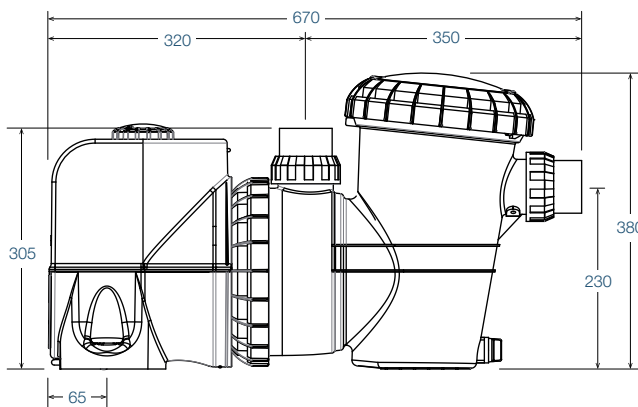

HYDRAULIC PERFORMANCE

DIMENSIONS	Mounting Holes Diameter	Inlet/Outlet PVC	Net Weight (kg)
	10	50	14

www.daveyeurope.eu / info@daveyeurope.eu

Depend on Davey