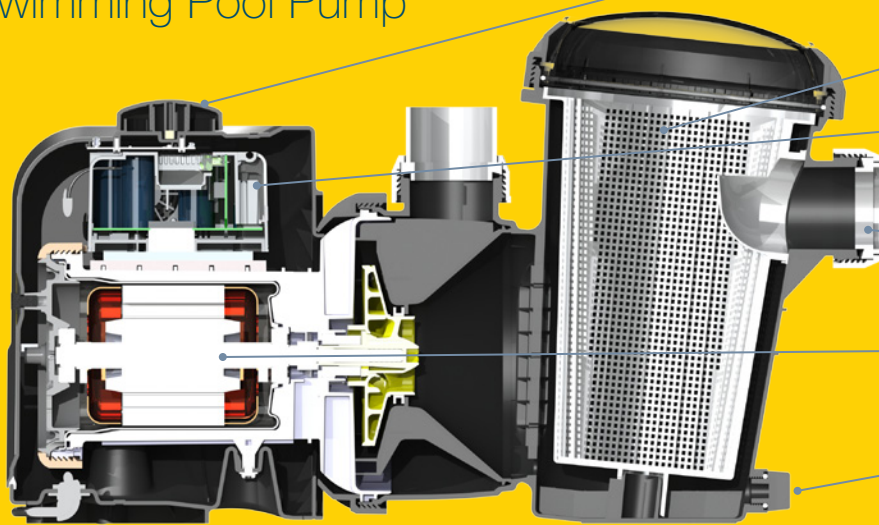

DAVEY Silensor Pro® Swimming Pool Pump

- **Variable Frequency Drive** with selectable speed dial from 1500rpm to 3600rpm (Backwash mode at 3800rpm)
- **Large Leaf Basket** with easy to remove, clear lid
- **Loss of prime protection** to protect the pump when there is no water inside the pump
- **Quality ABS quick coupling barrel unions** for simple installation
- **High performance water cooled motor** for quiet, efficient use all year round
- **Drain plug** enables quick draining of the casing for easy removal and maintenance

Made in Australia • CE

ELECTRICAL DATA	Model	SP200SV
	Voltage (V)	220/240
	Supply Freq (Hz)	50/60
	Motor Input Power (W/hp)	116W/0.16hp @ Dial 1 488W/0.65hp @ Dial 5 1000W/1.34hp @ Dial 10 1316W/1.76hp @ Backwash
	Motor Speed (rpm)	1500 to 3600
	Backwash (rpm)	3800
	Enclosure Class (IP)	45
	Insulation Class	F
Lead Length	3m	

OPERATING LIMITS	Max Water temperature	40°C
	Max ambient temperature	50°C
	Noise level (AS 5102.2)	50dBa*

*At speed 1