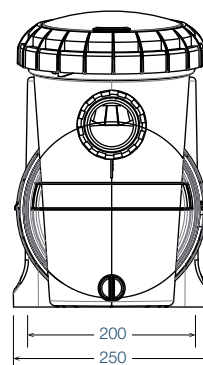

HYDRAULIC PERFORMANCE

DIMENSIONS	Mounting Holes Diameter	Inlet/Outlet PVC	Net Weight (kg)
	10	50	14

www.daveyeurope.eu / info@daveyeurope.eu