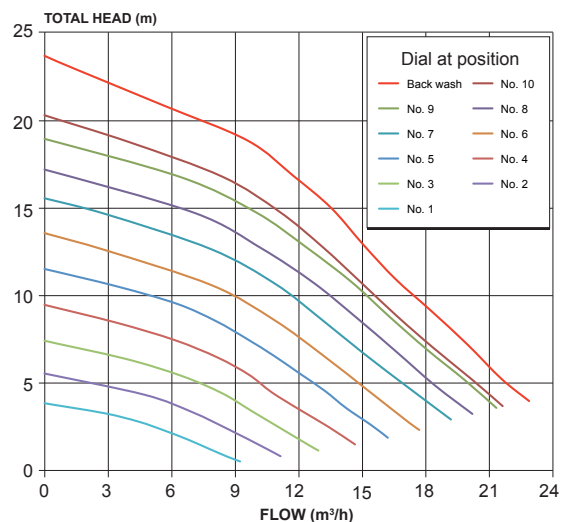

HYDRAULIC PERFORMANCE

DIMENSIONS	Mounting Holes Diameter	Inlet/Outlet PVC	Net Weight (kg)
	10	50	14

www.daveyeurope.eu / info@daveyeurope.eu

Depend on Davey